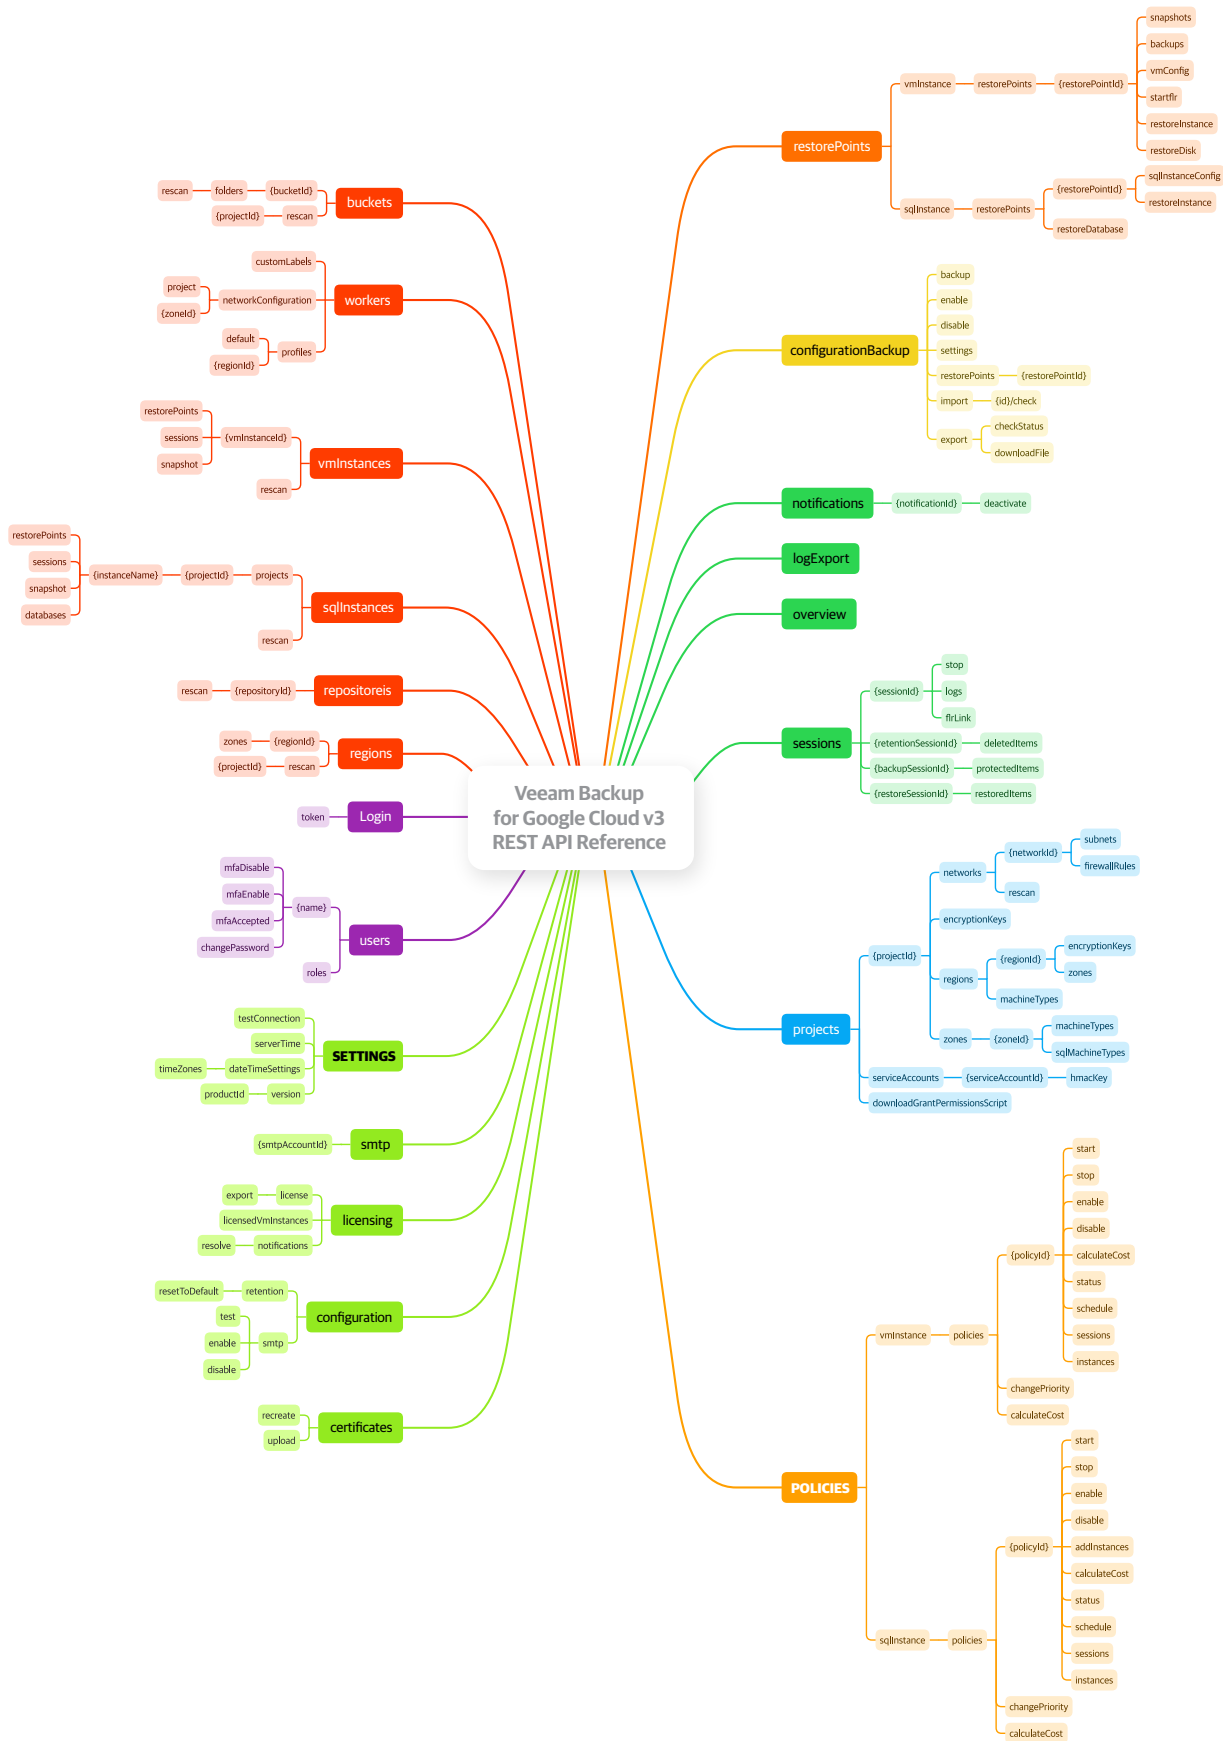

Veeam Backup for Google Cloud REST API Reference Map

SETTINGS **POLICIES** - the bold text in uppercase inside the boxes refers to a logical aggregation, not a real endpoint

SETTINGS **POLICIES** - the bold text in uppercase inside the boxes refers to a logical aggregation, not a real endpoint