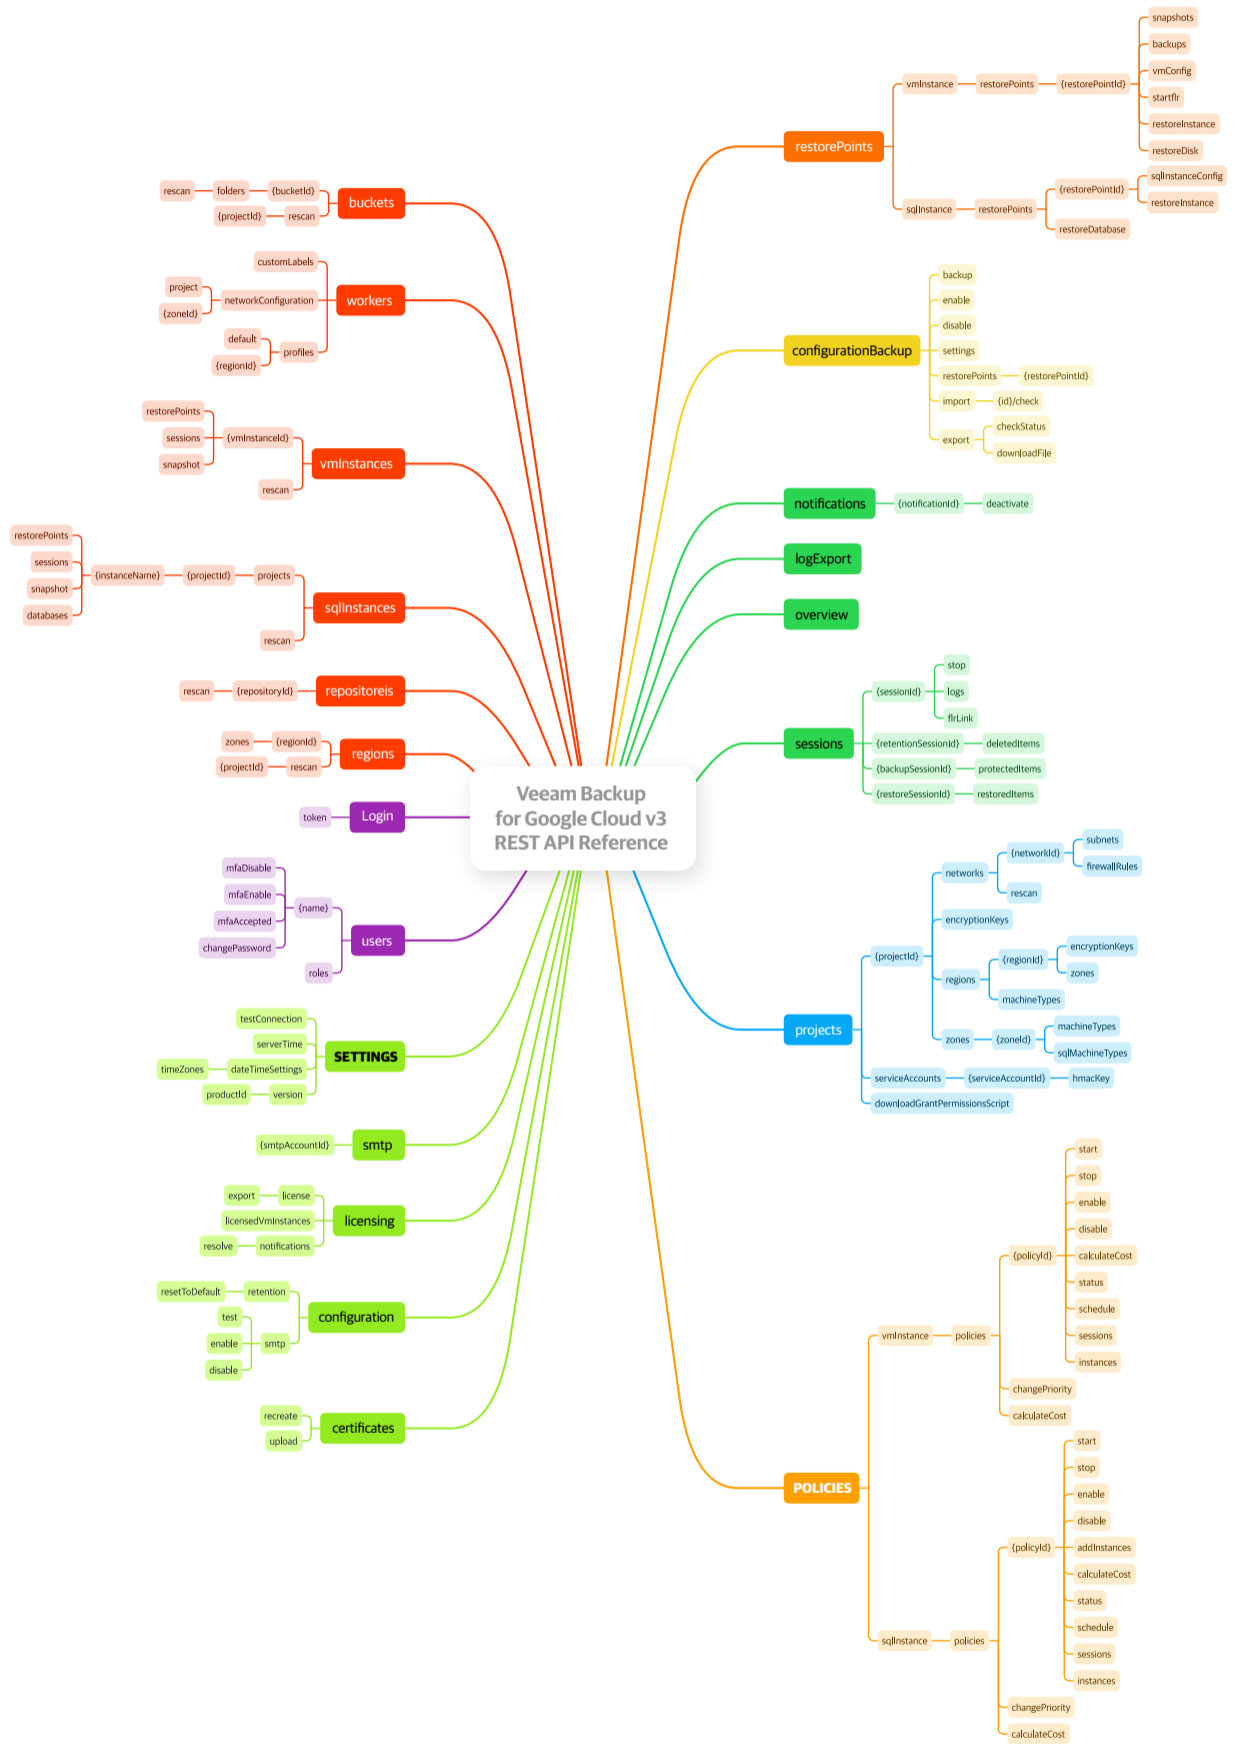

Veeam Backup for Google Cloud REST API Reference Map

SETTINGS **POLICIES** - the bold text in uppercase inside the boxes refers to a logical aggregation, not a real endpoint

SETTINGS **POLICIES** - the bold text in uppercase inside the boxes refers to a logical aggregation, not a real endpoint