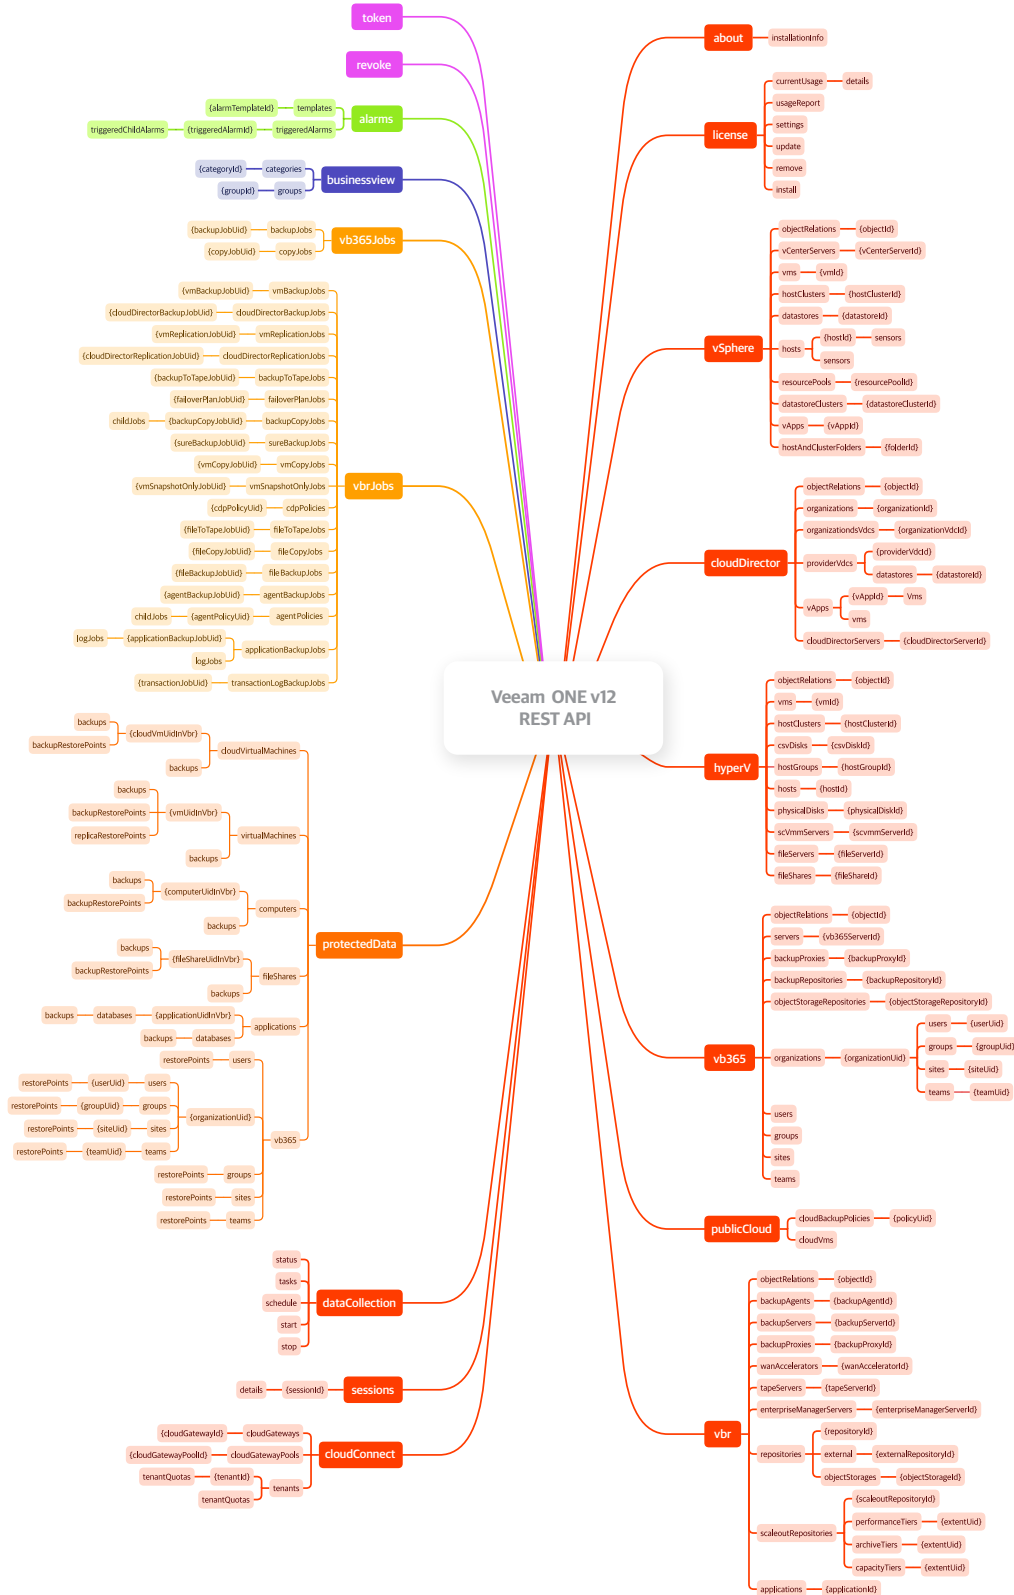

# Veeam ONE v12 REST API Reference Map

VONE Alarms

VONE Login and Auth

VONE Business View

VONE Infrastructure

VONE Jobs/ Policies

VONE Protected Data